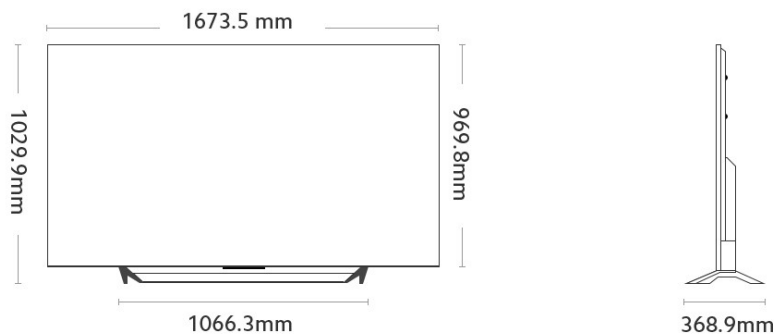

Display

QLED, quantum dot-based LED Display size: 75"

Resolution: 3,840 x 2,160, 4K UHD Local dimming, 192-zone full array

Brightness: 1000 nits peak brightness; 500 nits minimum brightness Contrast ratio: 10,000:1

Dimensions & Weight

Length*Width*Height: 1673.5*368.9*1029.9mm (including base) Length*Width*Height:

1673.5*79.2*969.8mm (without base) Length*Width*Height: 1840*230*1103mm (packing size)

Weight: 33.3kg (including base); 31.1kg (without base); 43.9kg(packing weight)