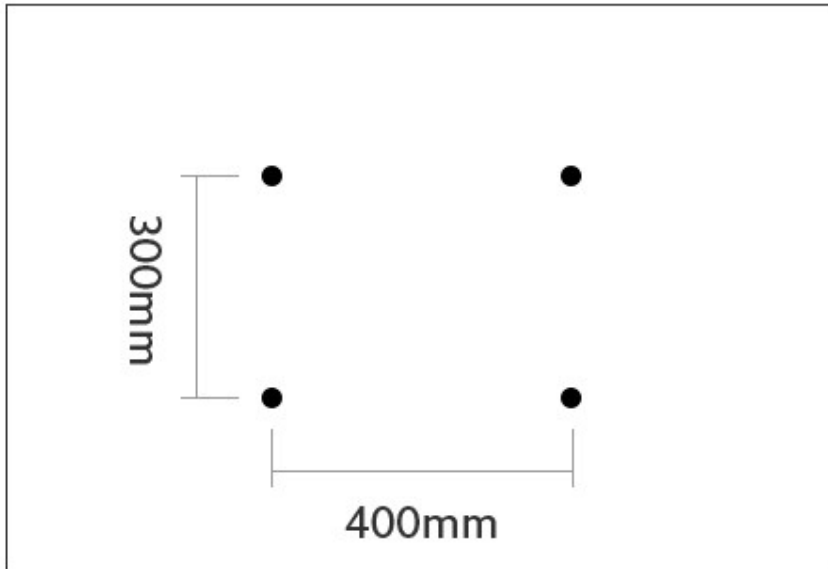

Power & Operating environment

Power: 360W Voltage: 100-240V ~ 50/60Hz Temperature 0°C~45°C, Humidity 20%~80% Storage temperature -15°C to 45°C, Relative humidity<80%

Operating system

Android TV™ 10

Package contents

360° bluetooth remote control x1 Screws x4 Stand components x3 Power cable x1 User manual x1 Warranty card x1